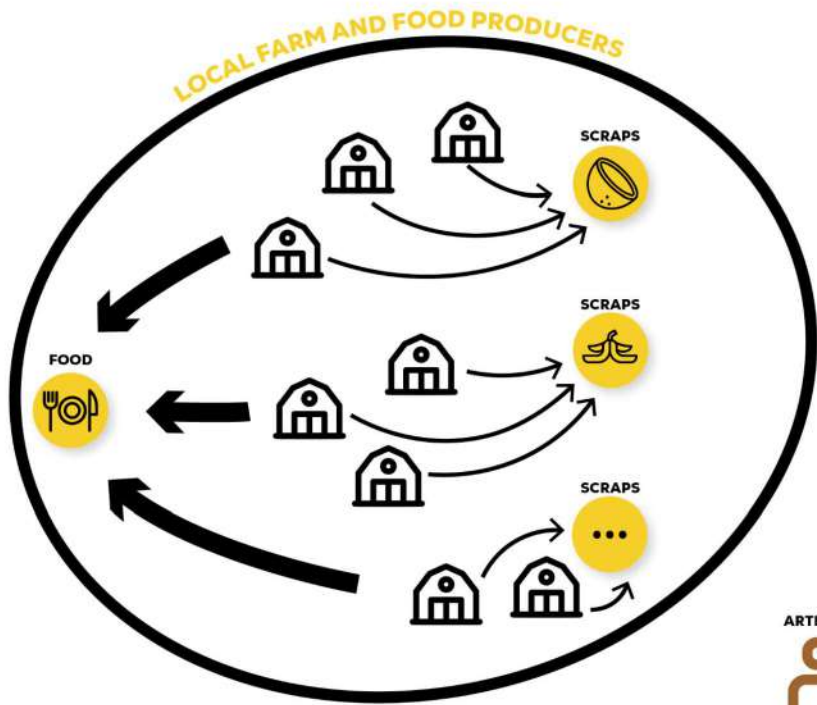

MESSAGE FROM THE FUTURE

From organic Waste to 3D Printing Filaments

WALUE IS OUR FUTURE

Transform organic
waste into infinitely
reusable materials to
create ad-hoc
furniture.

CHOOSE YOUR CO-HOUSE

Poncha Farm
Madeira, Ponta do Sol

Contact the host >>>>>>>>

Or-ganic Farm
Madeira, Ponta do Sol

 **Contact the host >>>>>>>>**

Poncha Farm
Madeira, Ponta do Sol

 **Contact the host >>>>>>>>**

CHOOSE YOUR CO-HOUSE

Poncha Farm
Madeira, Ponta do Sol